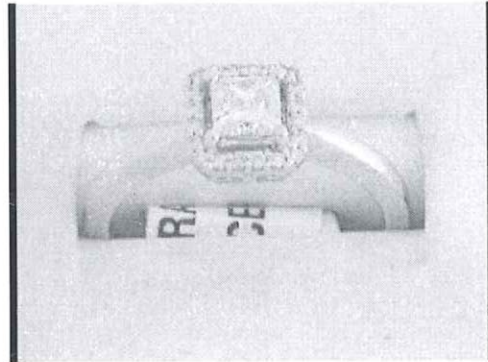

MAZZUCCHELLI'S

ESTABLISHED 1903. LOVED FOREVER.

ABN: 25 124 077 729

Certificate of Purchase

We hereby certify that the goods purchased on 5 / 10 / 09 by:

Mr / Mrs / Ms: are as follows:-

Plu: 1111640
Sku: 1649271021126
Description: 18CT21DIAM P/C CENTRE RAND

Description of item: 18 CT WHITE GOLD RING WITH 5.3 PT PRINCESS CUT CENTRE STONE + 20 ROUND (BRILLIANT) CUT DIAMONDS IN CLAW SET UNDER INSCRIPTION PSA 705 J16M
Retail value: \$ 3295.00 Store: BELMONT
Sales consultant name and number:
Customer address:
State: WA Postcode: